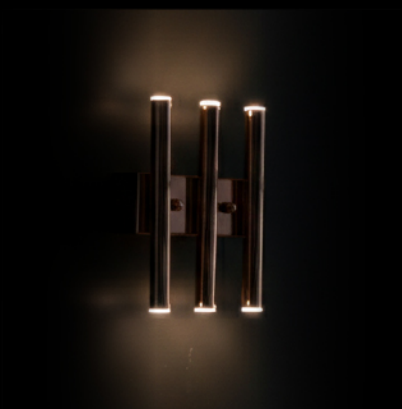

ZZ576-2
W26x H22 cm.

Modern

ZZ476
W14 x H45 cm.

Wall Lamp Stainless

ZZ586 Stainless Steel
W20 x H20 cm.

ZZ569 Stainless Steel
67 cm.

ZZ564 Stainless Steel
W20 x H20 cm.

ZZ480 Stainless Steel
W12 x H63 cm.

ZZ568-60 Stainless Steel
60 cm.

ZZ565 Stainless Steel
25 cm.

ZZ570-RG Stainless Steel
W20 x H31 cm.

ZZ572 Stainless Steel
40 cm.

ZZ563 Stainless Steel
20 cm.

C u s t o m i z e

B e s p o k e
C o l l e c t i o n