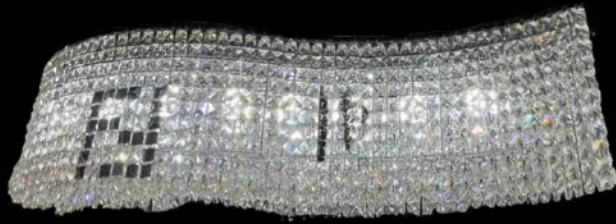

Dining Crystal Lighting

DTC215-100
no cm.

Crystal