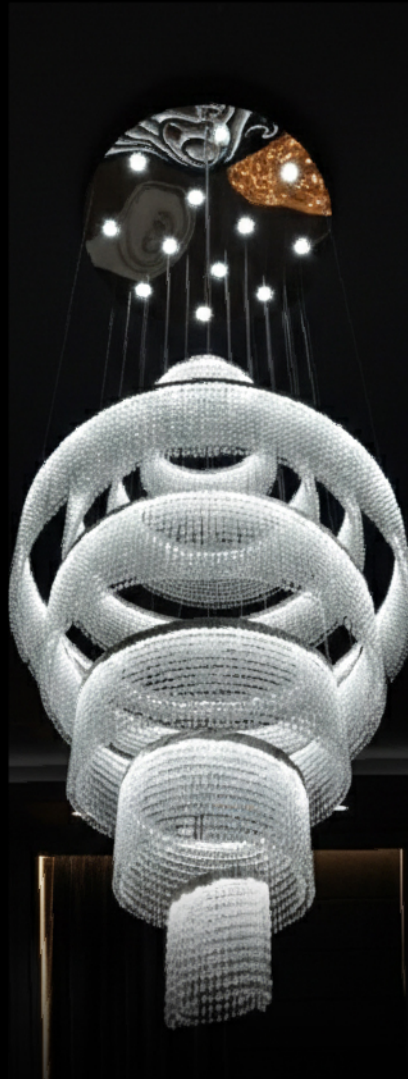

SC7
100 cm.

Crystal