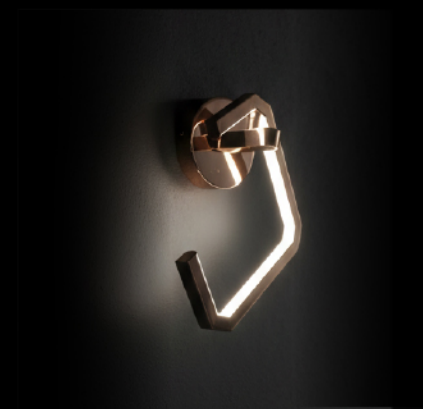

ZZ576-2
W26x H22 cm.

Modern

ZZ476
W14 x H45 cm.

Wall Lamp Stainless

ZZ586 Stainless Steel
W20 x H20 cm.

ZZ569 Stainless Steel
67 cm.

ZZ564 Stainless Steel
W20 x H20 cm.

ZZ480 Stainless Steel
W12 x H63 cm.

ZZ568-60 Stainless Steel
60 cm.

ZZ565 Stainless Steel
25 cm.

ZZ570-RG Stainless Steel
W20 x H31 cm.

ZZ572 Stainless Steel
40 cm.

ZZ563 Stainless Steel
20 cm.

C u s t o m i z e

B e s p o k e
C o l l e c t i o n