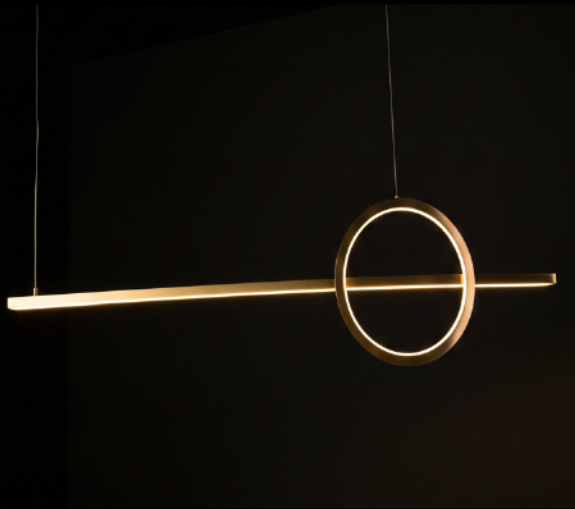

Dining Stainless Lighting

DS14-RG
W80 x H25 cm.

Stainless Steel